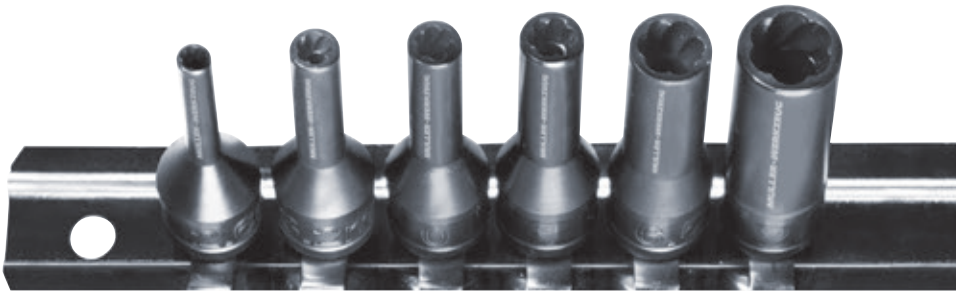

## GLOW PLUG EXTRACTOR KIT

2.60, 3.20, 3.50, 4.50, 6.50, 8.25mm

**Extractor kit for the core element of the glow plug, 6 pcs.** For all glow plugs, M8, M9, M10 and M12. Special left drill sockets. Shipment includes socket-rail.

# 600 206      Glow plug extractor kit